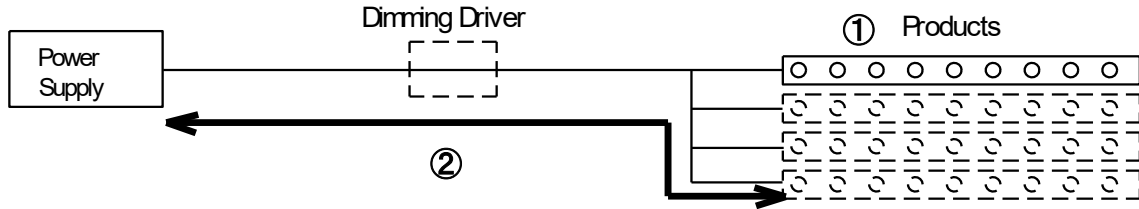

Length of the Products and Wires

Product	TMV10-05L

Power consumption: 5W/m
Maximum series connectios length 5m

① Connectable Total Length of the Products. (When use HLG power supply)

- Please use the power supply at 70% output, for the long tern reliability.
- If total length of the products exceed "Maximum series connectios length", connect them in parallel.

Power supply	Rated output	Recommended output	Connectable Length
HLG-60H-24	60.0 W	42.0 W	8.4 m
HLG-100H-24	96.0 W	67.0 W	13.4 m
HLG-150H-24	150.0 W	105.0 W	21.0 m
HLG-240H-24	240.0 W	168.0 W	33.6 m
HLG-320H-24	320.0 W	224.0 W	44.8 m
-	-	-	-
-	-	-	-

② Recommended longest wire length

The maximum wiring length from power supply to light fixture (via dimming driver) is recommended as follows:

- When paralle connecting, each wiring lengths should be less than the maximum recommended wiring length, and even as poss
- "Total Product Length" in the table below is the total length of products, including parallel and series connections.
- When long lamps is necessary, divide them in parallel not to exceed "maximum series connection length".
- Use a power supply that have "Recommende output" that is greater than "Total power consumption".

Cable Cores: 2C		VCTF/Twisted wire (mm²)			VVF/Single Wire (φmm)		
Product Length	Power consumption	0.75sq/2C	1.25sq/2C	2sq/2C	1.6mm/2C	2mm/2C	2.6mm/2C
0.5 m	2.5 W	202 m	337 m	539 m	542 m	847 m	1431 m
1.0 m	5.0 W	101 m	169 m	270 m	271 m	423 m	715 m
1.5 m	7.5 W	67 m	112 m	180 m	181 m	282 m	477 m
2.0 m	10.0 W	51 m	84 m	135 m	135 m	212 m	358 m
2.5 m	12.5 W	40 m	67 m	108 m	108 m	169 m	286 m
3.0 m	15.0 W	34 m	56 m	90 m	90 m	141 m	238 m
3.5 m	17.5 W	29 m	48 m	77 m	77 m	121 m	204 m
4.0 m	20.0 W	25 m	42 m	67 m	68 m	106 m	179 m
4.5 m	22.5 W	22 m	37 m	60 m	60 m	94 m	159 m
5.0 m	25.0 W	20 m	34 m	54 m	54 m	85 m	143 m
5.5 m	27.5 W	18 m	31 m	49 m	49 m	77 m	130 m
6.0 m	30.0 W	17 m	28 m	45 m	45 m	71 m	119 m
6.5 m	32.5 W	16 m	26 m	41 m	42 m	65 m	110 m
7.0 m	35.0 W	14 m	24 m	39 m	39 m	60 m	102 m
7.5 m	37.5 W	13 m	22 m	36 m	36 m	56 m	95 m
8.0 m	40.0 W	13 m	21 m	34 m	34 m	53 m	89 m
8.5 m	42.5 W	12 m	20 m	32 m	32 m	50 m	84 m
9.0 m	45.0 W	11 m	19 m	30 m	30 m	47 m	79 m
9.5 m	47.5 W	11 m	18 m	28 m	29 m	45 m	75 m
10.0 m	50.0 W	10 m	17 m	27 m	27 m	42 m	72 m

Above are approximate values.