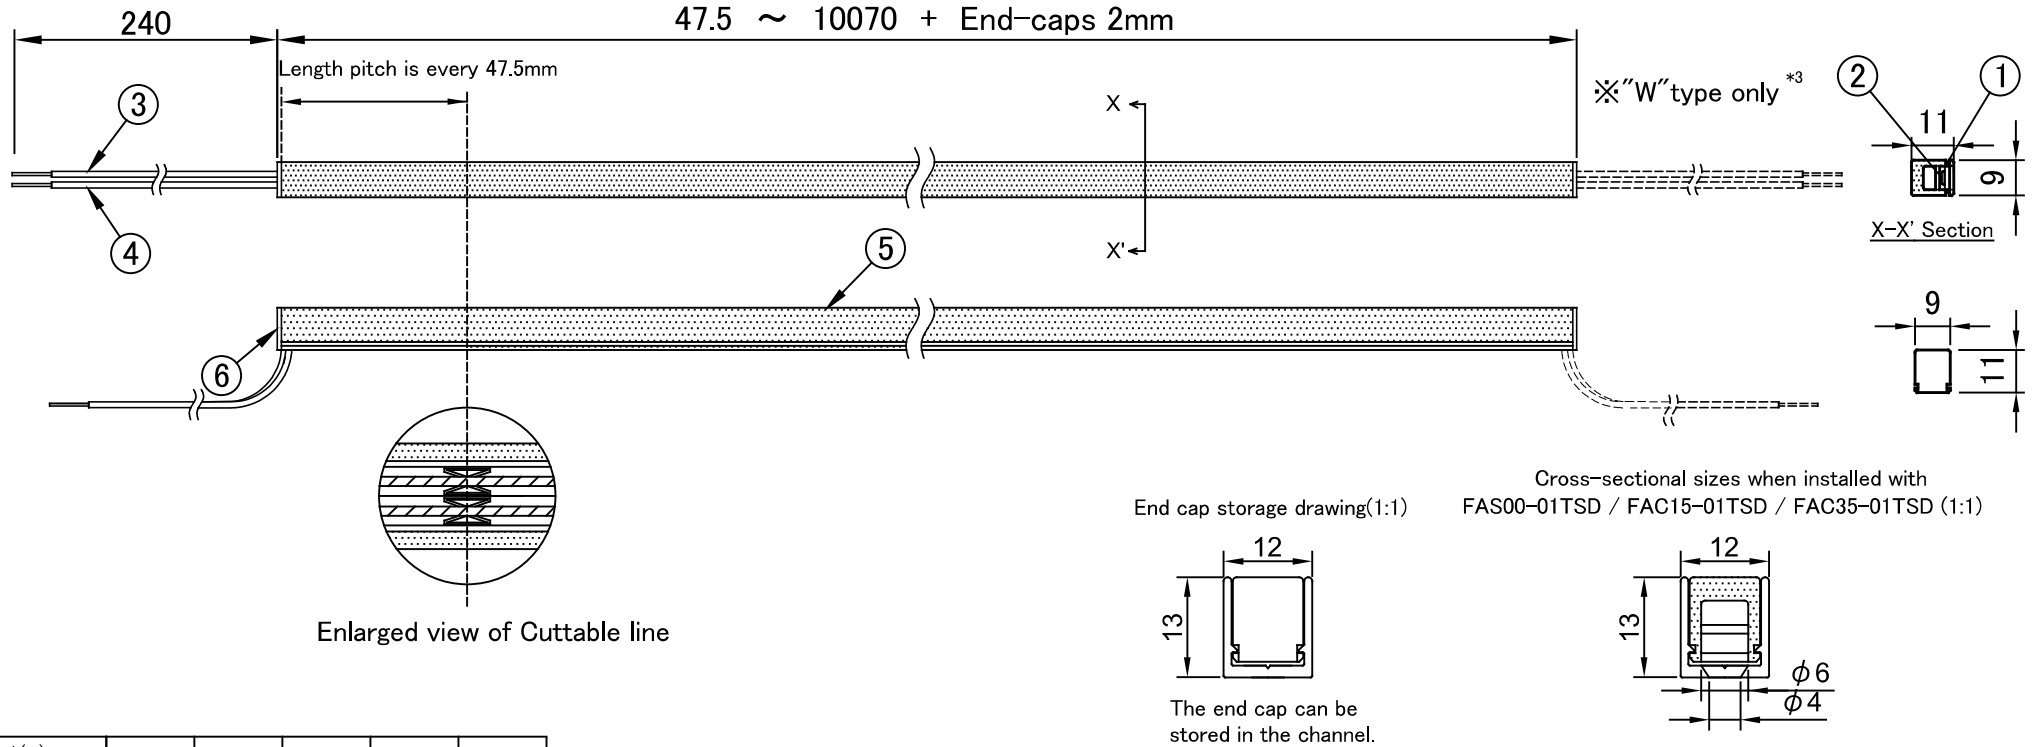

Product Name	Tape Light Slim Diffuse Indoor	Scale	1:2 (A4)
--------------	---------------------------------------	-------	-----------------

Length(m)	~ 1	~ 3	~ 5	~ 7	~ 10
Tolerance(mm)	+4 ~ -7	+4 ~ -17	+4 ~ -26	+4 ~ -36	+4 ~ -50

Product Specifications										8	7	6	5	4	3	2	1		
Product No.	2200K~5000K:TMSD-□□K *1 ("W" type:TMSD-□□KW)					Mono Color:TMSD-□ *2 ("W" type:TMSD-□W)													
Length	47.5mm ~ 10070mm + End-caps 2mm					47.5mm ~ 10070mm + End-caps 2mm													
Weight	130g/m					130g/m													
Input Voltage	DC24V					DC24V													
Power Consumption	8W/m					12W/m													
Color Temperature	2200K	2500K	2800K	3000K	3500K	4000K	5000K	RED	BLUE										
Luminous Flux	300lm/m	320lm/m	340lm/m	360lm/m	400lm/m	410lm/m	360lm/m	170lm/m	90lm/m										
Beam Angle	110°																		
Operating Temperature	-10 ~ 55°C																		
Environment	Indoor																		
Bending Radius	150mm vertical / 200mm horizontal ※Twistable Angle : Max.360° /m																		
Max Unit Connectable	10.1m (10070mm + End-caps)																		
Note	*1 "□□" means the first two digits of the color temperature of the product.																		
	*2 "□" means the "R" : RED, "B" : BLUE. ※"Y" : YELLOW is custom order.																		
	*3 "(Standard)" type : Lead wires at one end. "W" type : Lead wires at both ends.																		

Parts Name	Material	Note
End Cap	Polycarbonate	Translucent
Case	Silicone rubber	Milky White
Lead Wire (V-)	Silicone rubber coating	Black, 0.2sq
Lead Wire (V+)	Silicone rubber coating	Red, 0.2sq
FPC	Polyimide	Flexible Printed Circuits
LED	SMD LED	
Accessories (Option)		
1	Aluminum Rigid Channel (Length=1000mm for straight line installations) : FAS00-01TSD	
2	Aluminum Flexible Channel (Length=1000mm for straight line installations) : FAC15-01TSD	
3	Aluminum Mounting Bracket (Length=35mm for flexible line installations, 5 pcs per pack) : FAC35-01TSD	