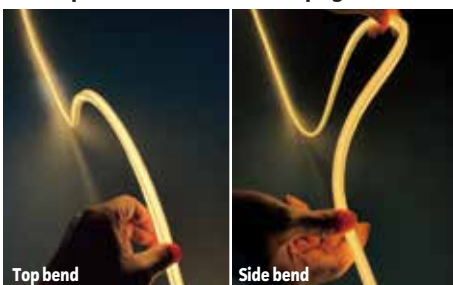

TAPE LIGHT SLIM DIFFUSE INDOOR

WHITE LEDS /
MONO COLOR LEDS

KEY FEATURES AND BENEFITS

- 3D-Bend
- Indoor flexible LED strip
- Customizable 212 different lengths
- Top-Bend / Side-Bend
- Only 9mm Width
- Diffused type
- Optimum for Direct Lighting
- Dimmable with DMX / DALI
- LEDs sealed by Silicone
- **Installation** : See ACCESSORIES for options on straight channel and mounting bracket.
- **Environment** : Interior, dry location use only.

ORDERING

PRODUCT No.	LENGTH
TMSD - 28K	10072
1 PRODUCT	4 LENGTH
2 LED COLOR	3 LEAD WIRES

1 PRODUCT	3 LEAD WIRES
TMSD Tape Light Slim Diffuse Indoor	- Lead wires at one end. W Lead wires at both ends.
2 LED COLOR	4 LENGTH
22K 2200K	See length ordering guide.
25K 2500K	
28K 2800K	
30K 3000K	
35K 3500K	
40K 4000K	
50K 5000K	
R RED	
B BLUE	

¹Lead wires at both ends* Type

Both top and side bend in one strip light

ATEX PRODUCT TECHNOLOGY

1. Seamless long flexible printed circuit board technology
2. Uniform LED brightness by special structure with Copper Wires
3. Patented Silicone rubber case