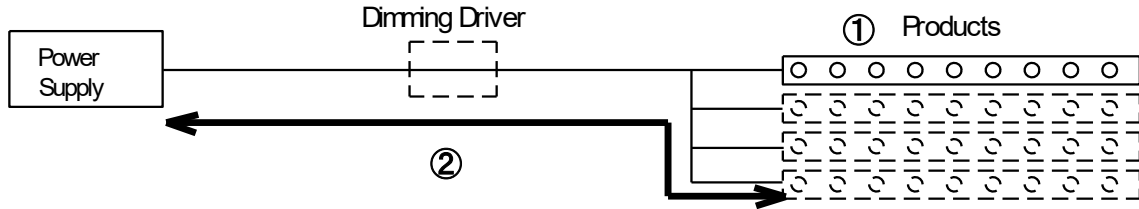

Length of the Products and Wires

Product	TMSD(Blue_Red)

Power consumption: 12W/m
Maximum series connectios length 10m

①Connectable Total Length of the Products. (When use HLG power supply)

- Please use the power supply at 70% output, for the long tern reliability.
- If total length of the products exceed "Maximum series connectios length", connect them in parallel.

Power supply	Rated output	Recommended output	Connectable Length
HLG-60H-24	60.0 W	42.0 W	3.5 m
HLG-100H-24	96.0 W	67.0 W	5.6 m
HLG-150H-24	150.0 W	105.0 W	8.8 m
HLG-240H-24	240.0 W	168.0 W	14.0 m
HLG-320H-24	320.0 W	224.0 W	18.7 m
PU10-240	240.0 W	168.0 W	14.0 m
-	-	-	-

②Recommended longest wire length

The maximum wiring length from power supply to light fixture (via dimming driver) is recommended as follows:

- When paralle connecting, each wiring lengths should be less than the maximum recommended wiring length, and even as poss
- "Total Product Length" in the table below is the total length of products, including parallel and series connections.
- When long lamps is necessary, divide them in parallel not to exceed "maximum series connection length".
- Use a power supply that have "Recommendde output" that is greater than "Total power consumption".

Cable Cores: 2C		VCTF/Twisted wire (mm²)			VVF/Single Wire (φmm)		
Product Length	Power consumption	0.75sq/2C	1.25sq/2C	2sq/2C	1.6mm/2C	2mm/2C	2.6mm/2C
0.5 m	6.0 W	42 m	70 m	112 m	113 m	176 m	298 m
1.0 m	12.0 W	21 m	35 m	56 m	56 m	88 m	149 m
1.5 m	18.0 W	14 m	23 m	37 m	38 m	59 m	99 m
2.0 m	24.0 W	11 m	18 m	28 m	28 m	44 m	75 m
2.5 m	30.0 W	8 m	14 m	22 m	23 m	35 m	60 m
3.0 m	36.0 W	7 m	12 m	19 m	19 m	29 m	50 m
3.5 m	42.0 W	6 m	10 m	16 m	16 m	25 m	43 m
4.0 m	48.0 W	5 m	9 m	14 m	14 m	22 m	37 m
4.5 m	54.0 W	5 m	8 m	12 m	13 m	20 m	33 m
5.0 m	60.0 W	4 m	7 m	11 m	11 m	18 m	30 m
5.5 m	66.0 W	4 m	6 m	10 m	10 m	16 m	27 m
6.0 m	72.0 W	4 m	6 m	9 m	9 m	15 m	25 m
6.5 m	78.0 W	3 m	5 m	9 m	9 m	14 m	23 m
7.0 m	84.0 W	3 m	5 m	8 m	8 m	13 m	21 m
7.5 m	90.0 W	3 m	5 m	7 m	8 m	12 m	20 m
8.0 m	96.0 W	3 m	4 m	7 m	7 m	11 m	19 m
8.5 m	102.0 W	2 m	4 m	7 m	7 m	10 m	18 m
9.0 m	108.0 W	2 m	4 m	6 m	6 m	10 m	17 m
9.5 m	114.0 W	2 m	4 m	6 m	6 m	9 m	16 m
10.0 m	120.0 W	2 m	4 m	6 m	6 m	9 m	15 m

Above are approximate values.