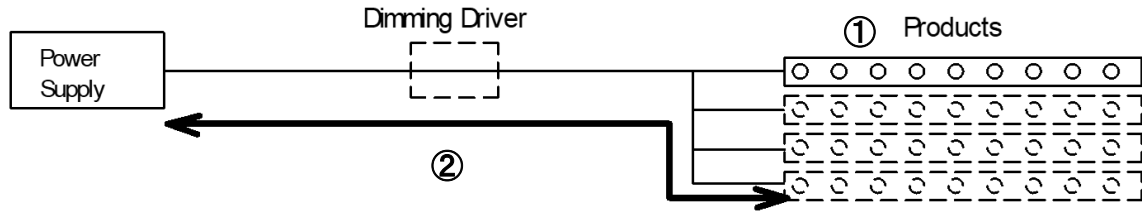

Length of the Products and Wires

Product	TMSD(2200K~5000K)
----------------	--------------------------

Power consumption: 8W/m
Maximum series connectios length 10m

①Connectable Total Length of the Products. (When use HLG power supply)

- Please use the power supply at 70% output, for the long tern reliability.
- If total length of the products exceed "Maximum series connectios length", connect them in parallel.

Power supply	Rated output	Recommended output	Connectable Length
HLG-60H-24	60.0 W	42.0 W	5.3 m
HLG-100H-24	96.0 W	67.0 W	8.4 m
HLG-150H-24	150.0 W	105.0 W	13.1 m
HLG-240H-24	240.0 W	168.0 W	21.0 m
HLG-320H-24	320.0 W	224.0 W	28.0 m
-	-	-	-
-	-	-	-