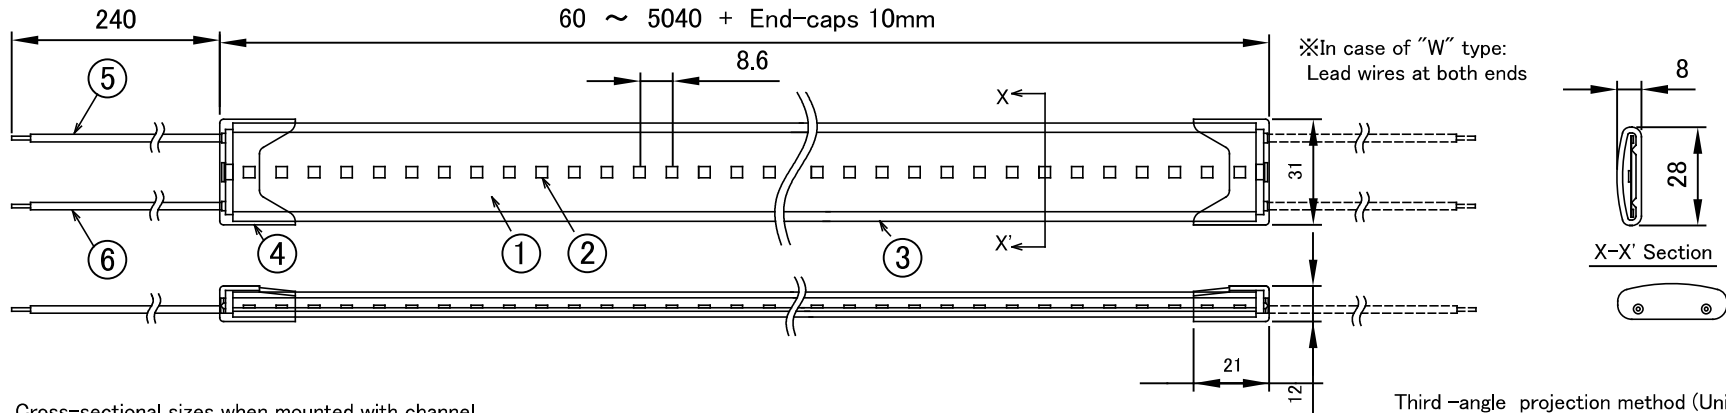

Product Name	Tape Light Wide Indoor	TM08	Scale	1: 2 (A4)
--------------	-------------------------------	-------------	-------	------------------

Cross-sectional sizes when mounted with channel

Third-angle projection method (Unit : mm)

Product Specifications							
Product No.	TM08-090W□□K ("W" type: TM08-090W□□KW)						
Length	60mm ~ 5040mm + End-caps 10mm						
Cutting points	60mm (7 LED) *Customized length order available						
Weight	180g/m						
Input Voltage	DC24V ±1%		Power Consumption			28W/m	
Color Temperature	2000K	2500K	2800K	3000K	3500K	4000K	5000K
Luminous Flux	2050 lm/m	2350 lm/m	3000 lm/m	3230 lm/m	3250 lm/m	3250lm/m	3290 lm/m
Beam Angle	120°						
Operating Temperature	-10 ~ 40°C						
Environment	Indoor only						
Bending Radius	60mm vertical						
Max. units connectable	5m (5040mm + End-caps)						
Note	"(Standard)" type : Lead wires at one end.						
	"W" type : Lead wires at both ends.						
	"□□" : 2 digit of the color temperature. (ex. 30 = 3000K)						

Accessories			
1	Polycarbonate Rigid channel Length=1000mm for straight line installations. FJS00-TW		
2	Polycarbonate Bracket 5 pieces per meter for flexible line installations. FJS00-TW01		
3	SUS Rigid channel Length=1000mm for straight line installations. FAS00-TW		
4	SUS Bracket 5 pieces per meter for flexible line installations. FAS00-TW01		
6	Lead wire Black(V-)	Silicone rubber coating	
5	Lead wire Red(V+)	Silicone rubber coating	
4	End Cap	Silicone rubber	
3	Case	Silicone rubber	
2	LED	SMD LED	
1	FPC		
Parts List		Note	
Design	Reviser	Drawing Check	Approval
Sakamoto Yamaguchi	Yanase	Etou	Yamaguchi
2017.1.5	2022.6.10	2022.6.10	2022.6.10