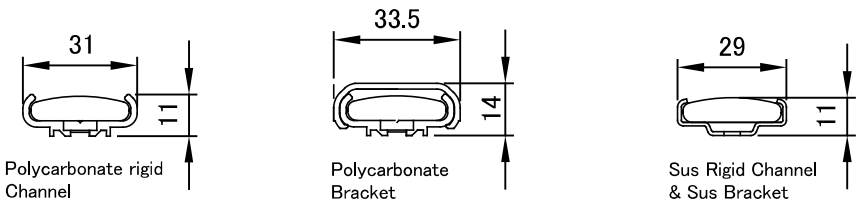

Product Name	Tape Light Wide Indoor	TM08	Scale	1: 2 (A4)
--------------	-------------------------------	-------------	-------	------------------

Cross-sectional sizes when mounted with channel

Third-angle projection method (Unit : mm)

Product Specifications							
Product No.	TM08-090W□□K ("W" type: TM08-090W□□KW)						
Length	60mm ~ 5040mm + End-caps 10mm						
Cutting points	60mm (7 LED) *Customized length order available						
Weight	180g/m						
Input Voltage	DC24V ±1%		Power Consumption			28W/m	
Color Temperature	2000K	2500K	2800K	3000K	3500K	4000K	5000K
Luminous Flux	2050 lm/m	2350 lm/m	3000 lm/m	3230 lm/m	3250 lm/m	3250lm/m	3290 lm/m
Beam Angle	120°						
Operating Temperature	-10 ~ 40°C						
Environment	Indoor only						
Bending Radius	60mm vertical						
Max. units connectable	5m (5040mm + End-caps)						
Note	"(Standard)" type : Lead wires at one end.						
	"W" type : Lead wires at both ends.						
	"□□" : 2 digit of the color temperature. (ex. 30 = 3000K)						

Accessories			
1	Polycarbonate Rigid channel Length=1000mm for straight line installations. FJS00-TW		
2	Polycarbonate Bracket 5 pieces per meter for flexible line installations. FJS00-TW01		
3	SUS Rigid channel Length=1000mm for straight line installations. FAS00-TW		
4	SUS Bracket 5 pieces per meter for flexible line installations. FAS00-TW01		
6	Lead wire Black(V-)	Silicone rubber coating	
5	Lead wire Red(V+)	Silicone rubber coating	
4	End Cap	Silicone rubber	
3	Case	Silicone rubber	
2	LED	SMD LED	
1	FPC		
Parts List		Note	
Design	Reviser	Drawing Check	Approval
Sakamoto Yamaguchi	Yanase	Etou	Yamaguchi
2017.1.5	2022.6.10	2022.6.10	2022.6.10