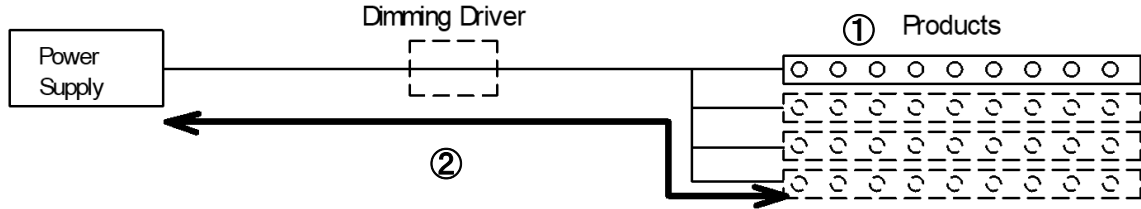

Length of the Products and Wires

Product	TLSD(2200K~5000K)
----------------	--------------------------

Power consumption: 8W/m
Maximum series connectios length 10m

①Connectable Total Length of the Products. (When use HLG power supply)

- Please use the power supply at 70% output, for the long tern reliability.
- If total length of the products exceed "Maximum series connectios length", connect them in parallel.

Power supply	Rated output	Recommended output	Connectable Length
HLG-60H-24	60.0 W	42.0 W	5.3 m
HLG-100H-24	96.0 W	67.0 W	8.4 m
HLG-150H-24	150.0 W	105.0 W	13.1 m
HLG-240H-24	240.0 W	168.0 W	21.0 m
HLG-320H-24	320.0 W	224.0 W	28.0 m
-	-	-	-
-	-	-	-