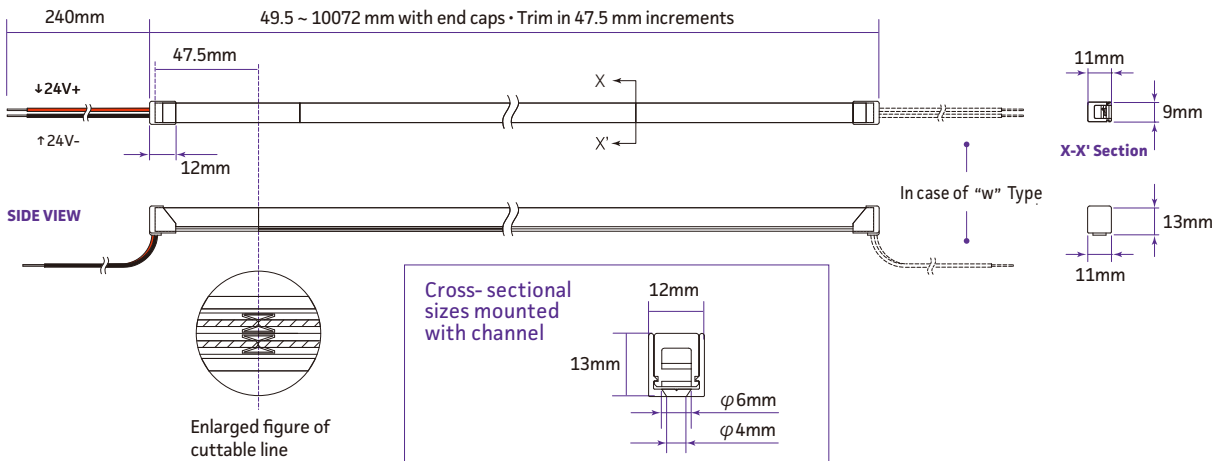

PRODUCT SPECIFICATIONS

LEDS	147/m
LED PITCH	6.79mm
2200K	170 lm/m
2500K	320 lm/m
2800K	340 lm/m
3000K	360 lm/m
3500K	400 lm/m
4000K	410 lm/m
5000K	360 lm/m
RED	170 lm/m
BLUE	90 lm/m
INPUT	24VDC
WATTS	8W/m, RED, BLUE 12W/m
WIDTH¹	9 mm
HEIGHT¹	11mm
LENGTH²	49.5mm ~ 10072mm
WEIGHT	130g/m
BEAM ANGLE	110°
TRIM POINTS	Every 47.5 mm
Max Unit Connectable	10.1m (10072mm)
Bending Radius	150 mm vertical 200 mm horizontal
Operating Temperature	-10 ° to 55 ° C

¹ End cap is 24w x 20hmm. See DRAWINGS. ² Standard. See LENGTH ORDER GUIDE.

Both top and side bend in one strip light

TAPE LIGHT SLIM DIFFUSE

WHITE LEDS /
MONO COLOR LEDS

LENGTH ORDER CODE GUIDE (LENGTHS INCLUDE END CAPS.)

DIMENSIONS

TOP VIEW

ACCESSORIES¹

ALUMINUM CHANNEL FOR STRAIGHT LINE

FAS00-01TSD

Rigid channel for straight line installations.

Weight : 150g W x H x L : 12 x 13 x 1000 mm

ALUMINUM CHANNEL FOR FLEXIBLE LINE