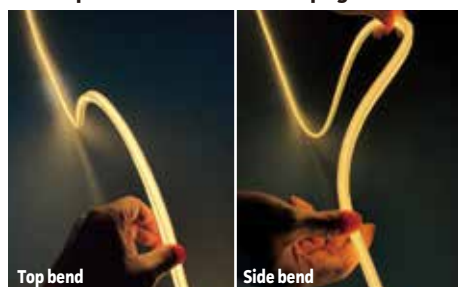

Both top and side bend in one strip light