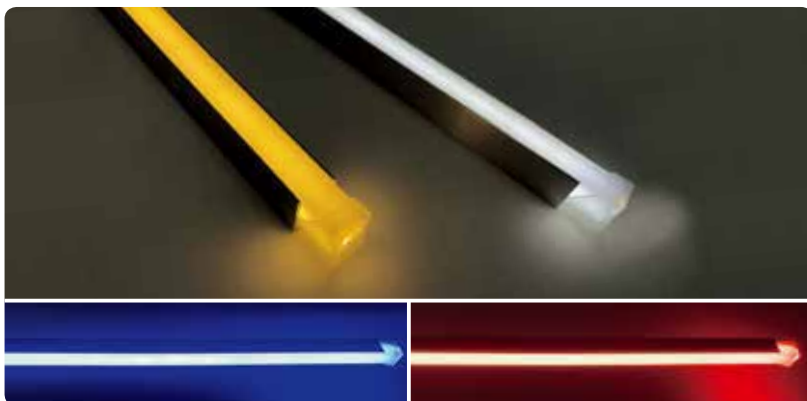

TAPE LIGHT SLIM DIFFUSE

WHITE LEDs /
MONO COLOR LEDs

KEY FEATURES AND BENEFITS

- 3D-Bend
- IP67 Rated flexible LED Strip
- Customizable 212 different lengths
- Top-Bend / Side-Bend
- Only 9mm Width
- Diffused type
- Optimum for Direct Lighting
- Dimmable with DMX / DALI
- LEDs sealed by Silicone
- **Installation** : See ACCESSORIES for options on straight channel and mounting bracket.
- **Environment** : Exterior. IP67 rated. Water and dust resistant. Proper drainage required. Product should not reside in standing water. Not for use as a submersible light source. LED dotless slim LED strip with square shape.

ORDERING

PRODUCT No.	LENGTH
TLSD - 28K	10072
1 PRODUCT	4 LENGTH
2 LED COLOR	3 LEAD WIRES

1 PRODUCT

TLSD Tape Light Slim Diffuse

2 LED COLOR

22K	2200K
25K	2500K
28K	2800K
30K	3000K
35K	3500K
40K	4000K
50K	5000K
R	RED
B	BLUE

¹Lead wires at both ends* Type

ATEX PRODUCT TECHNOLOGY

1. Uniform LED brightness by special structure with Copper Wires 
2. Patented Silicone rubber case
3. Seamless long flexible printed circuit board technology