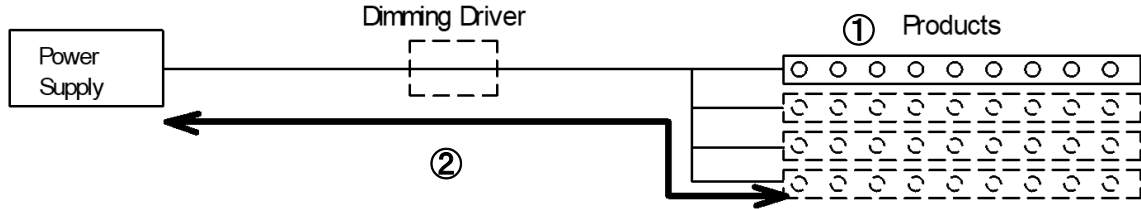

Length of the Products and Wires

Product	TLADR-F_TLDADR-F
----------------	-------------------------

Power consumption: 13W/m
Maximum series connectios length 6m

①Connectable Total Length of the Products. (When use HLG power supply)

- Please use the power supply at 70% output, for the long tern reliability.
- If total length of the products exceed "Maximum series connectios length", connect them in parallel.

Power supply	Rated output	Recommended output	Connectable Length
HLG-60H-24	60.0 W	42.0 W	3.2 m
HLG-100H-24	96.0 W	67.0 W	5.2 m
HLG-150H-24	150.0 W	105.0 W	8.1 m
HLG-240H-24	240.0 W	168.0 W	12.9 m
HLG-320H-24	320.0 W	224.0 W	17.2 m
-	-	-	-
-	-	-	-