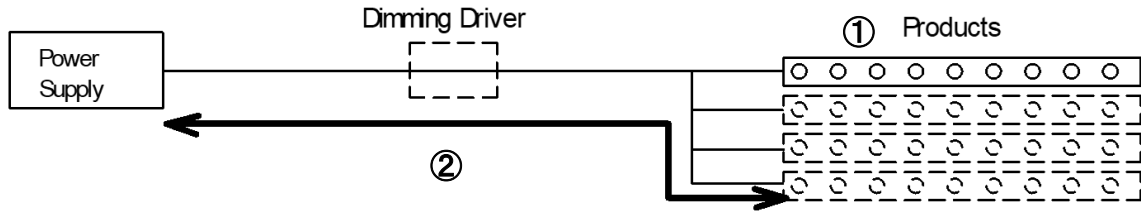

## Length of the Products and Wires

<b>Product</b>	<b>SL</b>		
----------------	-----------	--	--

Power consumption: 12W/m  
Maximum series connectios length 1.8m

### ①Connectable Total Length of the Products. (When use HLG power supply)

- Please use the power supply at 70% output, for the long tern reliability.
- If total length of the products exceed "Maximum series connectios length", connect them in parallel.