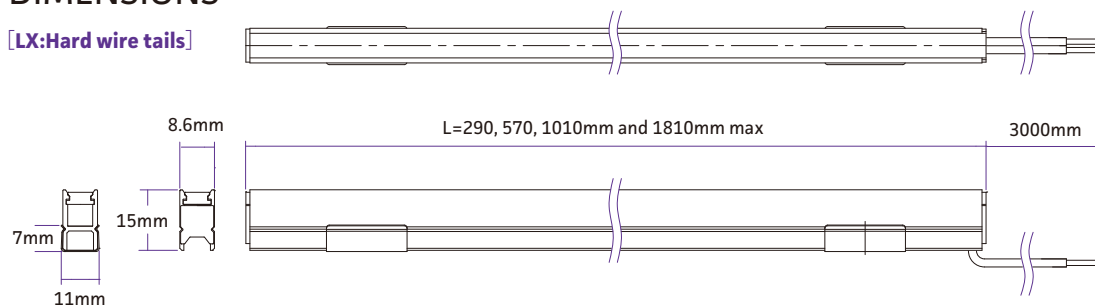

ORDERING

PRODUCT No.				
SL	27	-	DF 2	LX
1	2		3	4
PRODUCT	LED COLOR		CONNECTION	LENGTH
				1810

1	PRODUCT	4	LENGTH
	ST Slit Light		See length ordering guide Standard is 1010 mm .
2	LED COLOR		
	27 2700K	35 3500K	50 5000K
	30 3000K	40 4000K	
3	CONNECTION		
	LX Hard Wire tails *Only One End Wires		
	LL Both Ends Hard Wire tails *Both Ends Wires		

PRODUCT SPECIFICATIONS

LED	175/m
LED PITCH	5.7 mm
2700K	430 lm/m
3000K	440 lm/m
3500K	560 lm/m
4000K	480 lm/m
5000K	560 lm/m
INPUT	24VDC
WATTS	12 W/m
WIDTH¹	8.6 mm (*11 mm)
HEIGHT	15 mm
LENGTH²	50 mm ~ 1810 mm
WEIGHT	150g (5.3 oz) per meter
BEAM ANGLE	110°
TRIM POINTS	Every 40 mm
Max Unit Connectable	1810 mm
Operating Temperature	-10° to 35°C

LENGTH ORDER CODE GUIDE

ALL MODELS

MM	MM	MM	MM	MM
50	410	770	1130	1490
90	450	810	1170	1530
130	490	850	1210	1570
170	530	890	1250	1610
210	570	930	1290	1650
250	610	970	1330	1690
290	650	1010	1370	1730
330	690	1050	1410	1770
370	730	1090	1450	1810

DIMENSIONS

[LX:Hard wire tails]

ACCESSORIES

MOUNTING BRACKET

- ☒ **EP506-01**
SUS mounting brackets. Two (2) included with each fixture. Secures to surfaces with screws (provided by others). Fixture slides or snaps into brackets. See INSTALLATION.