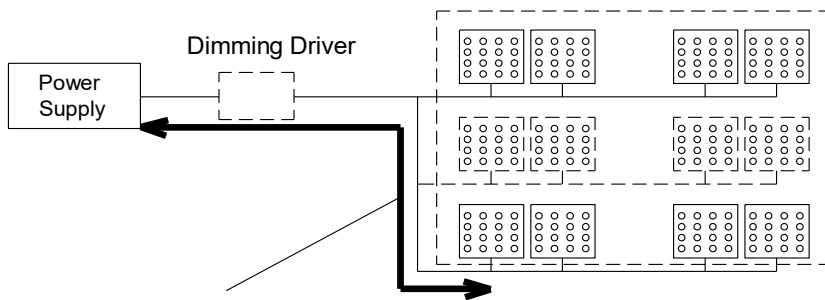

Connectable total number of the products, and Wires length

Product:	SHMV
-----------------	-------------

Power consumption: 12 W/m

Connectable total number of the products, connected to the same power supply.

Recommended longest wire length

Longest wire length from power supply to the products (via dimming driver).

Connectable total number of the products (When use HLG power supply)

- Please use the power supply at 70% output, for the long term reliability.
- If total length of the products exceed "Maximum series connectios length", connect them in parallel.

Power supply	Rated output	Recommended output	Connectable total number of the products
HLG-60H-24	60.0 W	42.0 W	3 sheets
HLG-100H-24	96.0 W	67.2 W	5 sheets
HLG-150H-24	150.0 W	105.0 W	8 sheets
HLG-240H-24	240.0 W	168.0 W	14 sheets
HLG-320H-24	320.0 W	224.0 W	18 sheets

Cable Core: 2 cores		VCTF/Twisted wire (mm ²)			VVF/Single Wire (φmm)		
Number of products	Power consumption	0.75sq/2C	1.25sq/2C	2sq/2C	1.6mm/2C	2mm/2C	2.6mm/2C
1 sheets	12.0 W	42 m	70 m	112 m	113 m	176 m	298 m
2 sheets	24.0 W	21 m	35 m	56 m	56 m	88 m	149 m
3 sheets	36.0 W	14 m	23 m	37 m	38 m	59 m	99 m
4 sheets	48.0 W	11 m	18 m	28 m	28 m	44 m	75 m
5 sheets	60.0 W	8 m	14 m	22 m	23 m	35 m	60 m
6 sheets	72.0 W	7 m	12 m	19 m	19 m	29 m	50 m
7 sheets	84.0 W	6 m	10 m	16 m	16 m	25 m	43 m
8 sheets	96.0 W	5 m	9 m	14 m	14 m	22 m	37 m
9 sheets	108.0 W	5 m	8 m	12 m	13 m	20 m	33 m
10 sheets	120.0 W	4 m	7 m	11 m	11 m	18 m	30 m
11 sheets	132.0 W	4 m	6 m	10 m	10 m	16 m	27 m
12 sheets	144.0 W	4 m	6 m	9 m	9 m	15 m	25 m
13 sheets	156.0 W	3 m	5 m	9 m	9 m	14 m	23 m
14 sheets	168.0 W	3 m	5 m	8 m	8 m	13 m	21 m
15 sheets	180.0 W	3 m	5 m	7 m	8 m	12 m	20 m
16 sheets	192.0 W	3 m	4 m	7 m	7 m	11 m	19 m
17 sheets	204.0 W	2 m	4 m	7 m	7 m	10 m	18 m
18 sheets	216.0 W	2 m	4 m	6 m	6 m	10 m	17 m
19 sheets	228.0 W	2 m	4 m	6 m	6 m	9 m	16 m
20 sheets	240.0 W	2 m	4 m	6 m	6 m	9 m	15 m