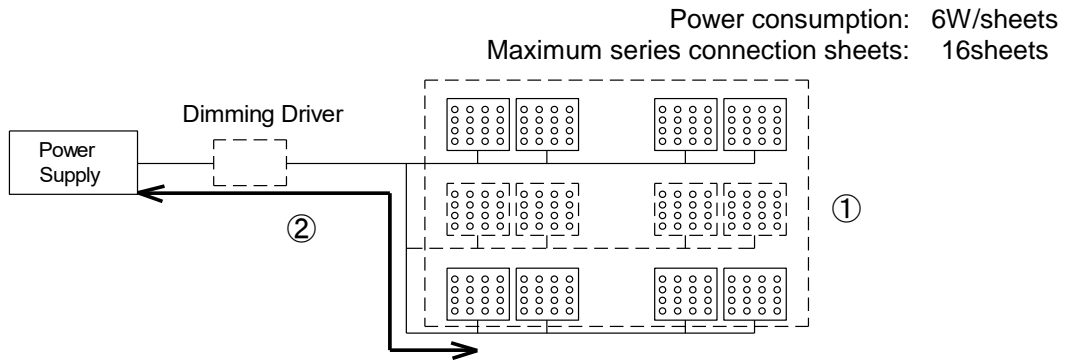

Number of sheets connectable to the power supply / Recommended longest wire length

Product	SHL-290size

①Connectable total sheets of the products. (When using HLG power supply)

- Please use the power supply at 70% output, for the long term reliability.
- If total number of the products exceed "Maximum series connection sheets", connect them in parallel.

Power supply	Rated output	Recommended output	Connectable Sheets
HLG-60H-24	60.0 W	42.0 W	7 sheets
HLG-100H-24	96.0 W	67.0 W	11 sheets
HLG-150H-24	150.0 W	105.0 W	17 sheets
HLG-240H-24	240.0 W	168.0 W	28 sheets
HLG-320H-24	320.0 W	224.0 W	37 sheets
-	-	-	-
-	-	-	-

②Recommended longest wire length

The maximum wiring length from power supply to the products (via dimming driver) is recommended as follows:

- When parallel connecting, each wiring lengths should be less than the maximum recommended wiring length, and even as possible.
- "Total Product Sheets" in the table below is the total length of products, including parallel and series connections.
- When using many products, divide them in parallel not to exceed "Maximum series connection sheets".
- Use a power supply that have "Recommended output" that is greater than "Total power consumption".

Cable Cores: 2C		VCTF/Twisted wire (mm²)			VVF/Single Wire (φmm)		
Total Product	Power consumption	0.75sq/2C	1.25sq/2C	2sq/2C	1.6mm/2C	2mm/2C	2.6mm/2C
2 sheets	12.0 W	84 m	140 m	225 m	226 m	353 m	596 m
4 sheets	24.0 W	42 m	70 m	112 m	113 m	176 m	298 m
6 sheets	36.0 W	28 m	47 m	75 m	75 m	118 m	199 m
8 sheets	48.0 W	21 m	35 m	56 m	56 m	88 m	149 m
10 sheets	60.0 W	17 m	28 m	45 m	45 m	71 m	119 m
12 sheets	72.0 W	14 m	23 m	37 m	38 m	59 m	99 m
14 sheets	84.0 W	12 m	20 m	32 m	32 m	50 m	85 m
16 sheets	96.0 W	11 m	18 m	28 m	28 m	44 m	75 m
18 sheets	108.0 W	9 m	16 m	25 m	25 m	39 m	66 m
20 sheets	120.0 W	8 m	14 m	22 m	23 m	35 m	60 m
22 sheets	132.0 W	8 m	13 m	20 m	21 m	32 m	54 m
24 sheets	144.0 W	7 m	12 m	19 m	19 m	29 m	50 m
26 sheets	156.0 W	6 m	11 m	17 m	17 m	27 m	46 m
28 sheets	168.0 W	6 m	10 m	16 m	16 m	25 m	43 m
30 sheets	180.0 W	6 m	9 m	15 m	15 m	24 m	40 m
32 sheets	192.0 W	5 m	9 m	14 m	14 m	22 m	37 m
34 sheets	204.0 W	5 m	8 m	13 m	13 m	21 m	35 m
36 sheets	216.0 W	5 m	8 m	12 m	13 m	20 m	33 m
38 sheets	228.0 W	-	-	-	-	-	-
40 sheets	240.0 W	-	-	-	-	-	-

Above are approximate values.