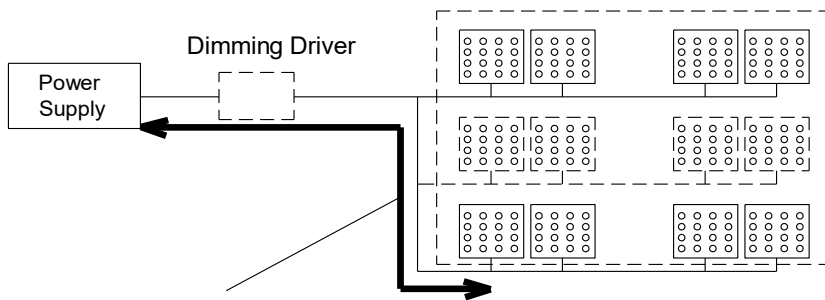

Connectable total number of the products, and Wires length

Product:	SHL-440size
-----------------	--------------------

Power consumption: 12 W/m

Connectable total number of the products, connected to the same power supply.

Recommended longest wire length

Longest wire length from power supply to the products (via dimming driver).

Connectable total number of the products (When use HLG power supply)

- Please use the power supply at 70% output, for the long term reliability.
- If total length of the products exceed "Maximum series connectios length", connect them in parallel.

Above are approximate values.

Connectable total number of the products, and Wires length

Product:	SHL-290size
-----------------	--------------------

Power consumption: 6 W/m

Connectable total number of the products, connected to the same power supply.