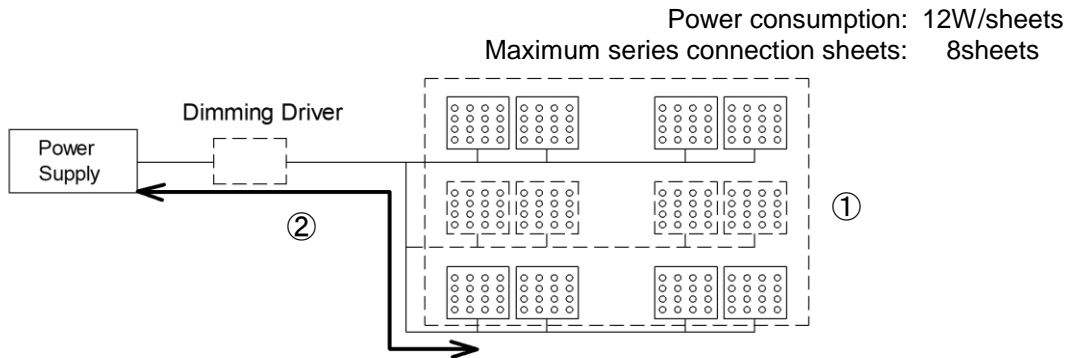

Number of sheets connectable to the power supply / Recommended longest wire length

Product	SHL-440size
----------------	--------------------

①Connectable total sheets of the products. (When using HLG power supply)

- Please use the power supply at 70% output, for the long term reliability.
- If total number of the products exceed "Maximum series connectio sheets", connect them in parallel.

Power supply	Rated output	Recommended output	Connectable Sheets
HLG-60H-24	60.0 W	42.0 W	3 sheets
HLG-100H-24	96.0 W	67.0 W	5 sheets
HLG-150H-24	150.0 W	105.0 W	8 sheets
HLG-240H-24	240.0 W	168.0 W	14 sheets
HLG-320H-24	320.0 W	224.0 W	18 sheets
-	-	-	-
-	-	-	-

Cable Cores: 2C		VCTF/Twisted wire (mm ²)			VVF/Single Wire (φmm)		
Total Product	Total Power consumption	0.75sq/2C	1.25sq/2C	2sq/2C	1.6mm/2C	2mm/2C	2.6mm/2C
2 sheets	24.0 W	42 m	70 m	112 m	113 m	176 m	298 m
4 sheets	48.0 W	21 m	35 m	56 m	56 m	88 m	149 m
6 sheets	72.0 W	14 m	23 m	37 m	38 m	59 m	99 m
8 sheets	96.0 W	11 m	18 m	28 m	28 m	44 m	75 m
10 sheets	120.0 W	8 m	14 m	22 m	23 m	35 m	60 m
12 sheets	144.0 W	7 m	12 m	19 m	19 m	29 m	50 m
14 sheets	168.0 W	6 m	10 m	16 m	16 m	25 m	43 m
16 sheets	192.0 W	5 m	9 m	14 m	14 m	22 m	37 m
18 sheets	216.0 W	5 m	8 m	12 m	13 m	20 m	33 m
20 sheets	240.0 W	-	-	-	-	-	-
22 sheets	264.0 W	-	-	-	-	-	-
24 sheets	288.0 W	-	-	-	-	-	-
26 sheets	312.0 W	-	-	-	-	-	-
28 sheets	336.0 W	-	-	-	-	-	-
30 sheets	360.0 W	-	-	-	-	-	-
32 sheets	384.0 W	-	-	-	-	-	-
34 sheets	408.0 W	-	-	-	-	-	-
36 sheets	432.0 W	-	-	-	-	-	-
38 sheets	456.0 W	-	-	-	-	-	-
40 sheets	480.0 W	-	-	-	-	-	-