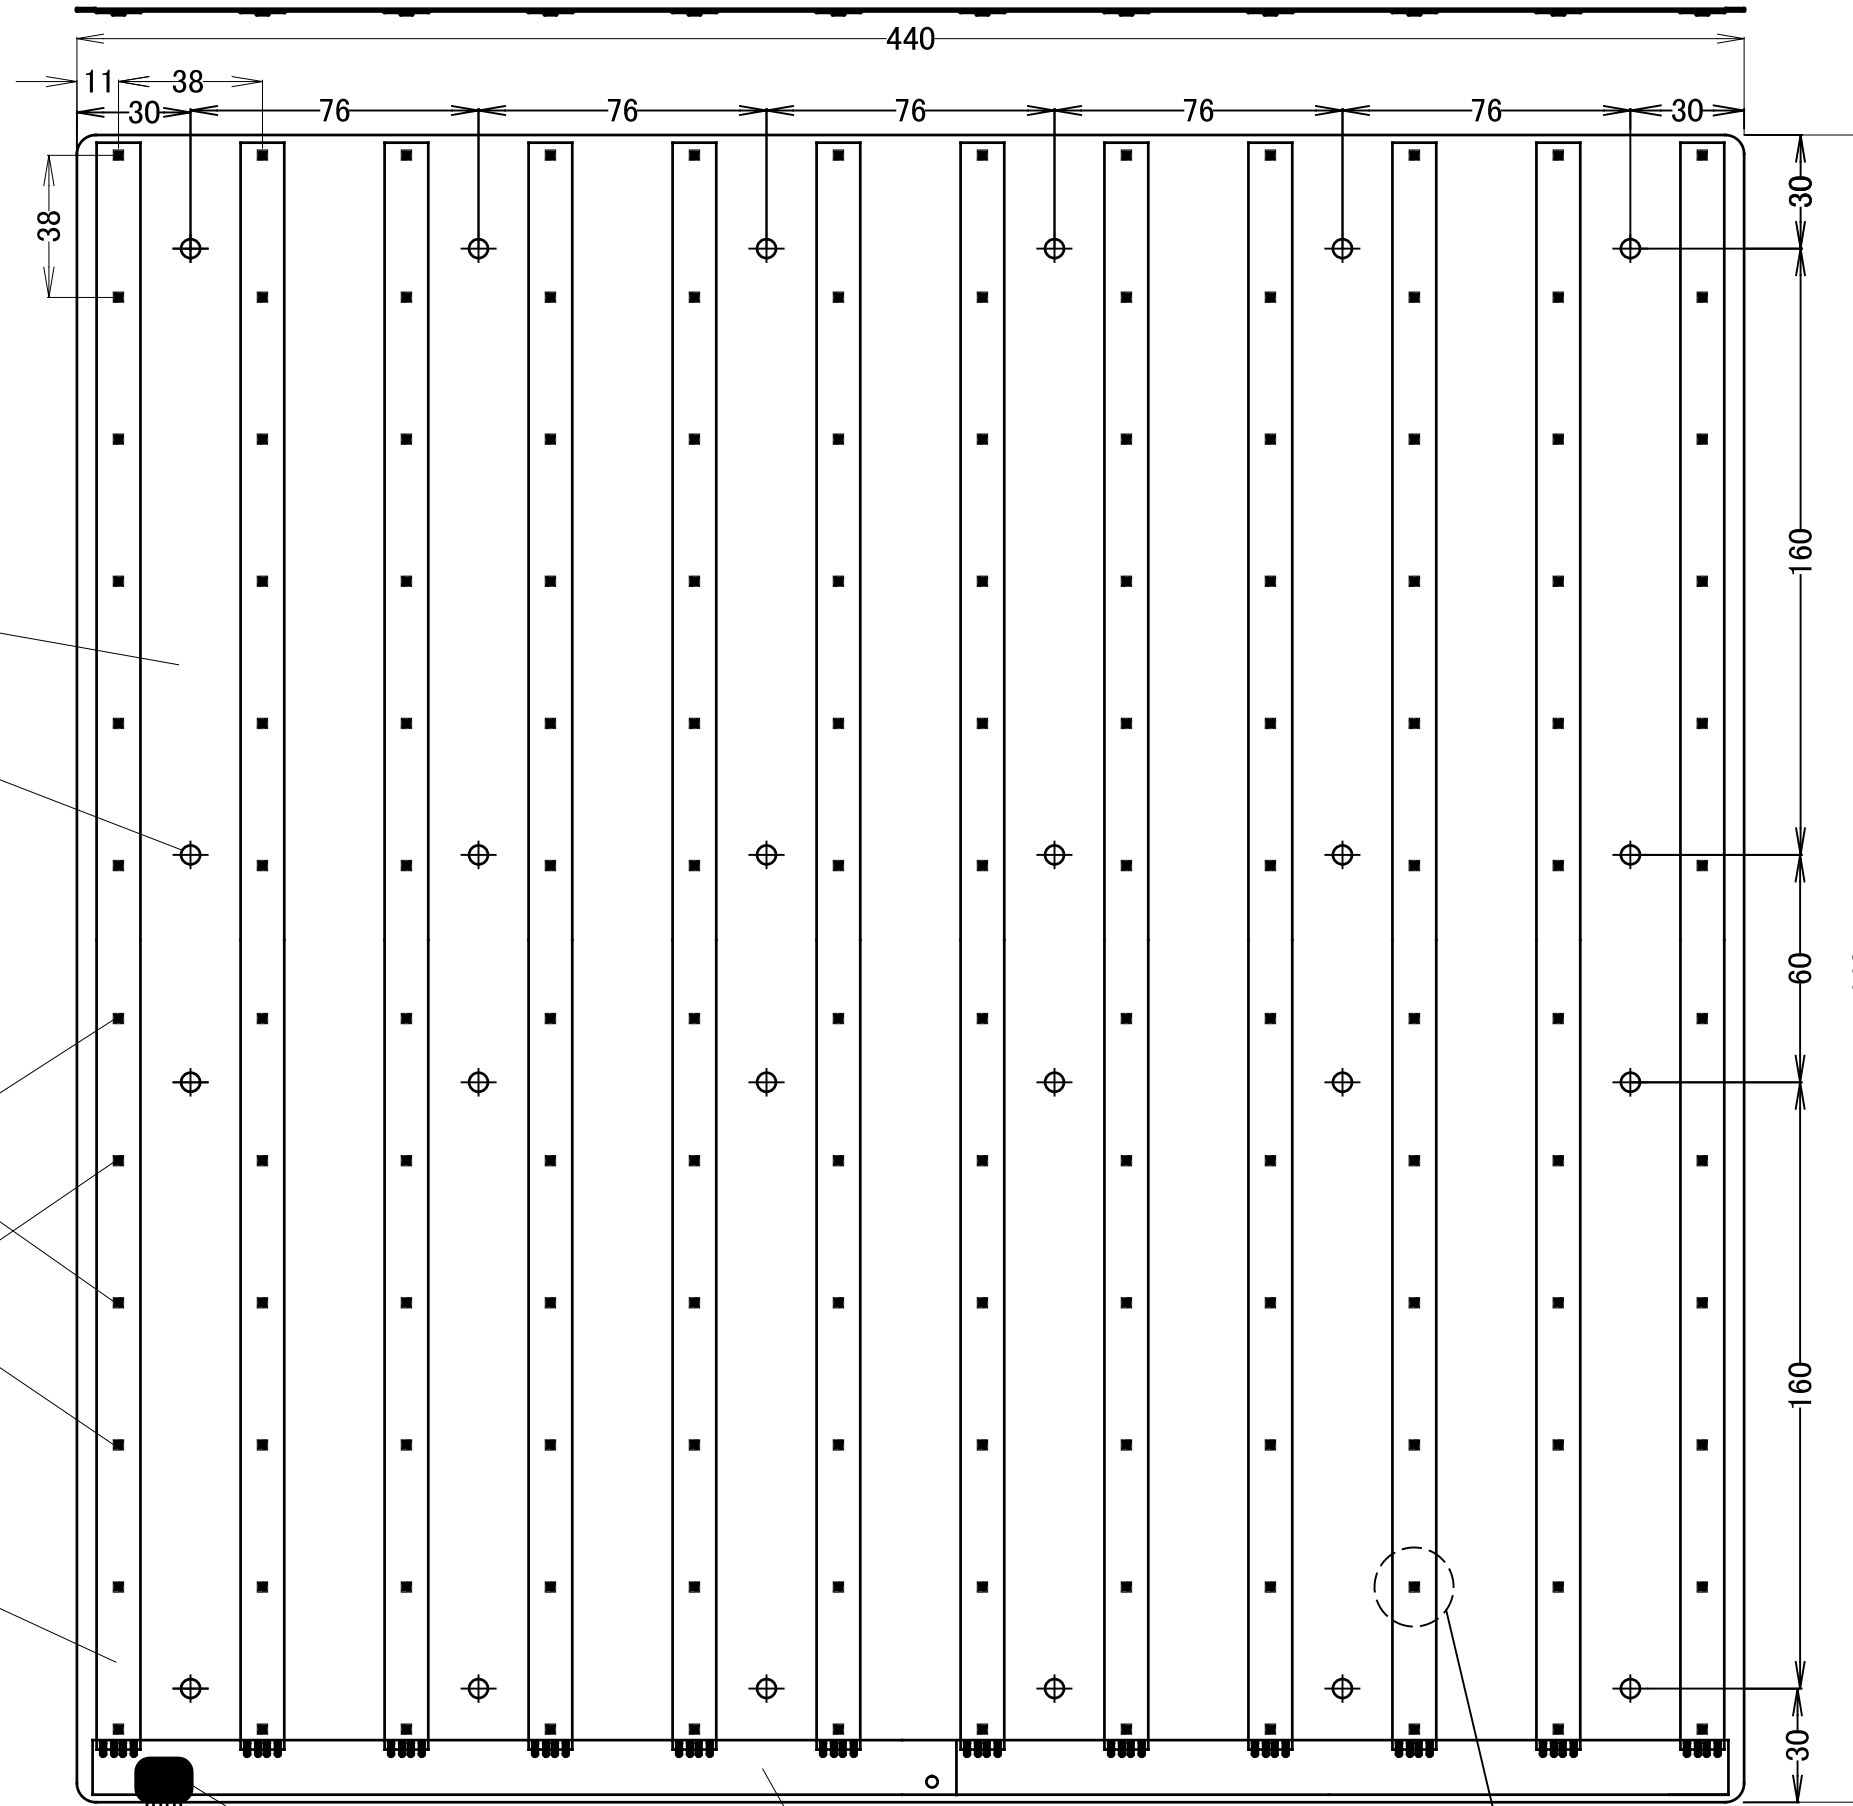

①

⑨

⑤

④

②

⑦

⑥

③

⑧

1.5

Thickness (Scale 2/1)

Third-angle projection method (Unit : mm)