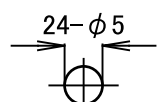

Accessories (Option)

No.	Name	Parts Number	Note
1	Power Cable with Connector	WCSHL-3PC	Waterproof / 3pin / Lenght=240mm
2	Relay Cable with Connector	WCSHL-3RC	Waterproof / 3pin / Lenght=350mm
3	Termination Cable with Connector	WCSHL-3TC	Waterproof / 3pin / Lenght=350mm
4	2-Branch Relay Connector	CTK3	Waterproof / 3pin
5	Aluminium Rail for Sheet Light	FAS00-04SHL	Material : Aluminium / Length : 890mm M4 tapping screws (6pcs per pack)

3D Image

Drawn	Reviser	Approved
Shiokawa	Shiokawa	Yamaguchi
2022.7.5	2022.8.22	2022.8.22

①

⑨

⑤

④

②

⑦

⑥

③

⑧

1.5

Mounting Hole Size (Scale 1/1)

Thickness (Scale 2/1)

Third-angle projection method (Unit : mm)