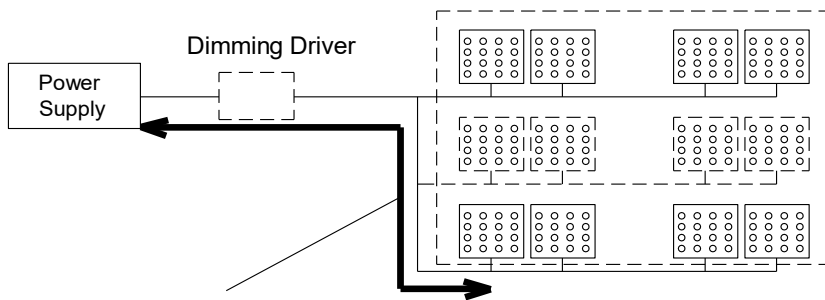

## Connectable total number of the products, and Wires length

<b>Product:</b>	<b>SHL-TU-440size</b>
-----------------	-----------------------

Power consumption: 12 W/m

Connectable total number of the products, connected to the same power supply.

### Connectable total number of the products (When use HLG power supply)

- Please use the power supply at 70% output, for the long term reliability.
- If total length of the products exceed "Maximum series connectios length", connect them in parallel.