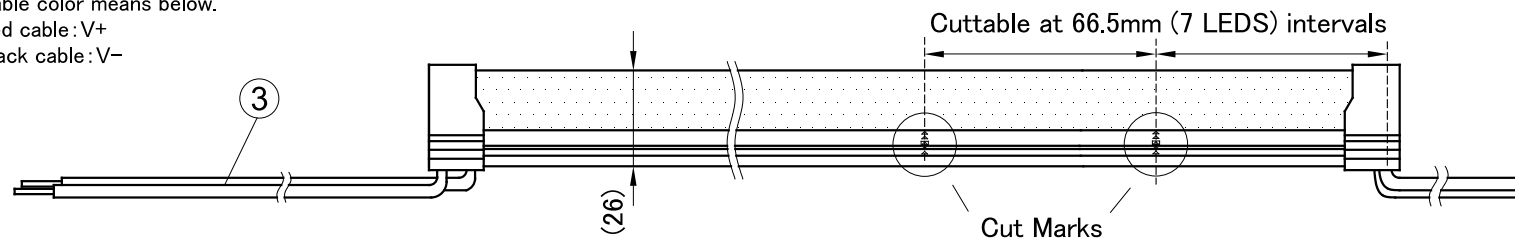

Product Name	<b>Tsubaki Seamless Light Type H Indoor</b>	Scale	<b>1:2 (A4)</b>
--------------	---	-------	-----------------

Cable color means below.  
 Red cable : V+  
 Black cable : V-

Cross-sectional sizes when installed with FAC20-01GD / FAS00-01GD

Cuttable width

Enlarged Cut Mark

Note:  
 When connecting products and power supplies in parallel in multiple systems, make sure that the types and lengths of the wires in each system are the same to prevent differences in brightness and color between the products.

Length(m)	~1	~3	~5
Tolerance(mm)	+10 ~ -11	+10 ~ -16	+10 ~ -20

Third-angles projection method (Unit: mm)

Product Specifications									3D				
Product No.	GMVD-□□K *1								8				
Length	66.5mm ~ 5054mm + End-cap 10mm								7				
Weight	185g/m								6	End cap	Silicone rubber	translucent	
Input Voltage	DC24V								5	Case	Silicone rubber	transparency	
Power Consumption	8W/m								4	Lead Wire(V-)	Silicone rubber coating	Black AWG20 (0.5sq)	
Color Temperature	2200K	2500K	2700K	3000K	3500K	4000K	5000K	6000K	3	Lead Wire(V+)	Silicone rubber coating	Red AWG20 (0.5sq)	
Luminous Flux	650lm/m	640lm/m	820lm/m	820lm/m	830lm/m	820lm/m	840lm/m	810lm/m	2	FPC	Polyimide		
Color Rendering Index (Ra)	81	82	82	82	81	82	83	83	1	LED	SMD LED		
Beam Angle	215°								Parts Name			Material	Note
Operating Temperature	-10 ~ 40°C								Accessories (Option)				
Operating Environment	Indoor only								1	Aluminium channel for straight line (L=1000 mm) : FAS00-01GD			
Minimum Bending Radius	R60 mm (Horizontal)								2	Aluminium channel for curvy line (L=1000 mm) : FAC20-01GD			
Max Unit Connectable	5m (5054mm + End-caps)								3	End cap : EC109-02			
Note	*1 "□□" means the first two digits of the color temperature.								4				
									5				