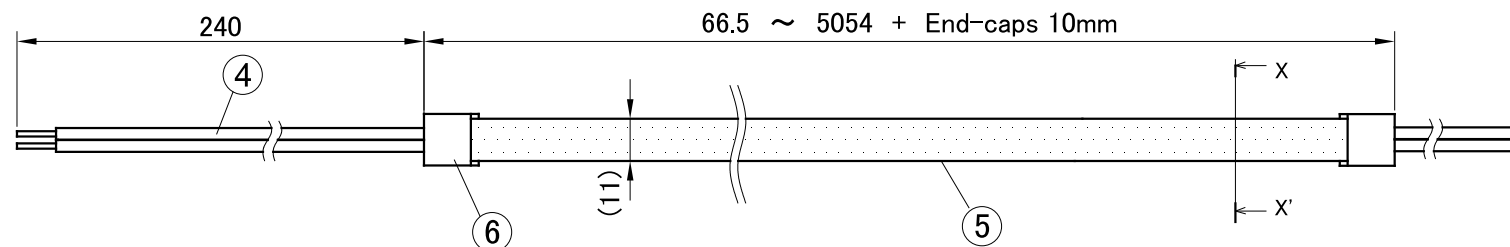

Product Name	<b>Tsubaki Seamless Light Type H Indoor</b>	Scale	<b>1:2 (A4)</b>
--------------	---	-------	-----------------

Cable color means below.  
 Red cable : V+  
 Black cable : V-

Cross-sectional sizes when installed with FAC20-01GD / FAS00-01GD

Cuttable width

Enlarged Cut Mark

Note:  
 When connecting products and power supplies in parallel in multiple systems, make sure that the types and lengths of the wires in each system are the same to prevent differences in brightness and color between the products.

Length(m)	~1	~3	~5
Tolerance(mm)	+10 ~ -11	+10 ~ -16	+10 ~ -20

Third-angles projection method (Unit: mm)

Product Specifications									3D				
Product No.	GMVD-□□K *1								8				
Length	66.5mm ~ 5054mm + End-cap 10mm								7				
Weight	185g/m								6	End cap	Silicone rubber	translucent	
Input Voltage	DC24V								5	Case	Silicone rubber	transparency	
Power Consumption	8W/m								4	Lead Wire(V-)	Silicone rubber coating	Black AWG20 (0.5sq)	
Color Temperature	2200K	2500K	2700K	3000K	3500K	4000K	5000K	6000K	3	Lead Wire(V+)	Silicone rubber coating	Red AWG20 (0.5sq)	
Luminous Flux	650lm/m	640lm/m	820lm/m	820lm/m	830lm/m	820lm/m	840lm/m	810lm/m	2	FPC	Polyimide		
Color Rendering Index (Ra)	81	82	82	82	81	82	83	83	1	LED	SMD LED		
Beam Angle	215°								Parts Name			Material	Note
Operating Temperature	-10 ~ 40°C								Accessories (Option)				
Operating Environment	Indoor only								1	Aluminium channel for straight line (L=1000 mm) : FAS00-01GD			
Minimum Bending Radius	R60 mm (Horizontal)								2	Aluminium channel for curvy line (L=1000 mm) : FAC20-01GD			
Max Unit Connectable	5m (5054mm + End-caps)								3	End cap : EC109-02			
Note	*1 "□□" means the first two digits of the color temperature.								4				
									5				