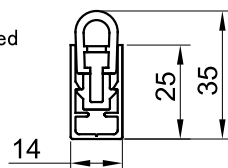

Product Name	<b>Tsubaki Seamless Light Type H Indoor</b>	Scale	<b>1:2 (A4)</b>
--------------	---	-------	-----------------

Cable color means below.  
 Red cable : V+  
 Black cable : V-

Cross-sectional sizes when installed with FAC20-01GD / FAS00-01GD

Cuttable width

Enlarged Cut Mark

Note:  
 When connecting products and power supplies in parallel in multiple systems, make sure that the types and lengths of the wires in each system are the same to prevent differences in brightness and color between the products.

Length(m)	~1	~3	~5
Tolerance(mm)	+10 ~ -11	+10 ~ -16	+10 ~ -20

Third-angles projection method (Unit: mm)

Product Specifications									3D				
Product No.	GMVD-□□K *1								8				
Length	66.5mm ~ 5054mm + End-cap 10mm								7				
Weight	185g/m								6	End cap	Silicone rubber	translucent	
Input Voltage	DC24V								5	Case	Silicone rubber	transparency	
Power Consumption	8W/m								4	Lead Wire(V-)	Silicone rubber coating	Black AWG20 (0.5sq)	
Color Temperature	2200K	2500K	2700K	3000K	3500K	4000K	5000K	6000K	3	Lead Wire(V+)	Silicone rubber coating	Red AWG20 (0.5sq)	
Luminous Flux	650lm/m	640lm/m	820lm/m	820lm/m	830lm/m	820lm/m	840lm/m	810lm/m	2	FPC	Polyimide		
Color Rendering Index (Ra)	81	82	82	82	81	82	83	83	1	LED	SMD LED		
Beam Angle	215°								Parts Name			Material	Note
Operating Temperature	-10 ~ 40°C								Accessories (Option)				
Operating Environment	Indoor only								1	Aluminium channel for straight line (L=1000 mm) : FAS00-01GD			
Minimum Bending Radius	R60 mm (Horizontal)								2	Aluminium channel for curvy line (L=1000 mm) : FAC20-01GD			
Max Unit Connectable	5m (5054mm + End-caps)								3	End cap : EC109-02			
Note	*1 "□□" means the first two digits of the color temperature.								4				
									5				