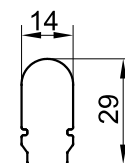

Product Name	<b>Tsubaki Seamless Light Type H Indoor</b>	Scale	<b>1:2 (A4)</b>
--------------	---	-------	-----------------

Cable color means below.  
 Red cable : V+  
 Black cable : V-

Cross-sectional sizes when installed with FAC20-01GD / FAS00-01GD

Cuttable width

Enlarged Cut Mark

Note:  
 When connecting products and power supplies in parallel in multiple systems, make sure that the types and lengths of the wires in each system are the same to prevent differences in brightness and color between the products.

Length(m)	~1	~3	~5
Tolerance(mm)	+10 ~ -11	+10 ~ -16	+10 ~ -20

Third-angles projection method (Unit: mm)

Product Specifications									3D				
Product No.	GMVD-□□K *1								8				
Length	66.5mm ~ 5054mm + End-cap 10mm								7				
Weight	185g/m								6	End cap	Silicone rubber	translucent	
Input Voltage	DC24V								5	Case	Silicone rubber	transparency	
Power Consumption	8W/m								4	Lead Wire(V-)	Silicone rubber coating	Black AWG20 (0.5sq)	
Color Temperature	2200K	2500K	2700K	3000K	3500K	4000K	5000K	6000K	3	Lead Wire(V+)	Silicone rubber coating	Red AWG20 (0.5sq)	
Luminous Flux	650lm/m	640lm/m	820lm/m	820lm/m	830lm/m	820lm/m	840lm/m	810lm/m	2	FPC	Polyimide		
Color Rendering Index (Ra)	81	82	82	82	81	82	83	83	1	LED	SMD LED		
Beam Angle	215°								Parts Name			Material	Note
Operating Temperature	-10 ~ 40°C								Accessories (Option)				
Operating Environment	Indoor only								1	Aluminium channel for straight line (L=1000 mm) : FAS00-01GD			
Minimum Bending Radius	R60 mm (Horizontal)								2	Aluminium channel for curvy line (L=1000 mm) : FAC20-01GD			
Max Unit Connectable	5m (5054mm + End-caps)								3	End cap : EC109-02			
Note	*1 "□□" means the first two digits of the color temperature.								4				
									5				