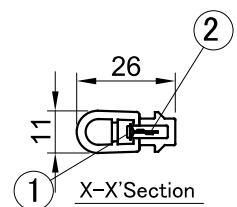

Product Name	<b>Tsubaki Seamless Light Type H Indoor</b>	Scale	<b>1:2 (A4)</b>
--------------	---	-------	-----------------

Cable color means below.  
 Red cable : V+  
 Black cable : V-

Cross-sectional sizes when installed with FAC20-01GD / FAS00-01GD

Cuttable width

Enlarged Cut Mark

Note:  
 When connecting products and power supplies in parallel in multiple systems, make sure that the types and lengths of the wires in each system are the same to prevent differences in brightness and color between the products.

Length(m)	~1	~3	~5
Tolerance(mm)	+10 ~ -11	+10 ~ -16	+10 ~ -20

Third-angles projection method (Unit: mm)

Product Specifications									3D				
Product No.	GMVD-□□K *1								8				
Length	66.5mm ~ 5054mm + End-cap 10mm								7				
Weight	185g/m								6	End cap	Silicone rubber	translucent	
Input Voltage	DC24V								5	Case	Silicone rubber	transparency	
Power Consumption	8W/m								4	Lead Wire(V-)	Silicone rubber coating	Black AWG20 (0.5sq)	
Color Temperature	2200K	2500K	2700K	3000K	3500K	4000K	5000K	6000K	3	Lead Wire(V+)	Silicone rubber coating	Red AWG20 (0.5sq)	
Luminous Flux	650lm/m	640lm/m	820lm/m	820lm/m	830lm/m	820lm/m	840lm/m	810lm/m	2	FPC	Polyimide		
Color Rendering Index (Ra)	81	82	82	82	81	82	83	83	1	LED	SMD LED		
Beam Angle	215°								Parts Name			Material	Note
Operating Temperature	-10 ~ 40°C								Accessories (Option)				
Operating Environment	Indoor only								1	Aluminium channel for straight line (L=1000 mm) : FAS00-01GD			
Minimum Bending Radius	R60 mm (Horizontal)								2	Aluminium channel for curvy line (L=1000 mm) : FAC20-01GD			
Max Unit Connectable	5m (5054mm + End-caps)								3	End cap : EC109-02			
Note	*1 "□□" means the first two digits of the color temperature.								4				
									5				