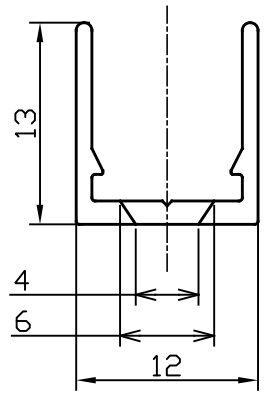

A-A' Large Scale (2/1)

Note
Screws are not provided. please prepare by yourself

Third-angle projection method (Unit : mm)

1	AL Rigid Channel			1	Aluminum (Alumite treatment)
Parts List				Quantity	Material / Processing
Remarks					Model
					Tape Light Slim Diffuse
Scale					Product Name
1 : 1 (A4 size)					Aluminum Flexible Channel
Drawn		Reviser		Approved	
Yamaguchi		Yamaguchi		Yamaguchi	
Dec 13 , 2023		Apr 1 , 2024		Apr 1 , 2024	
					Product Number
					FAC15-01TSD